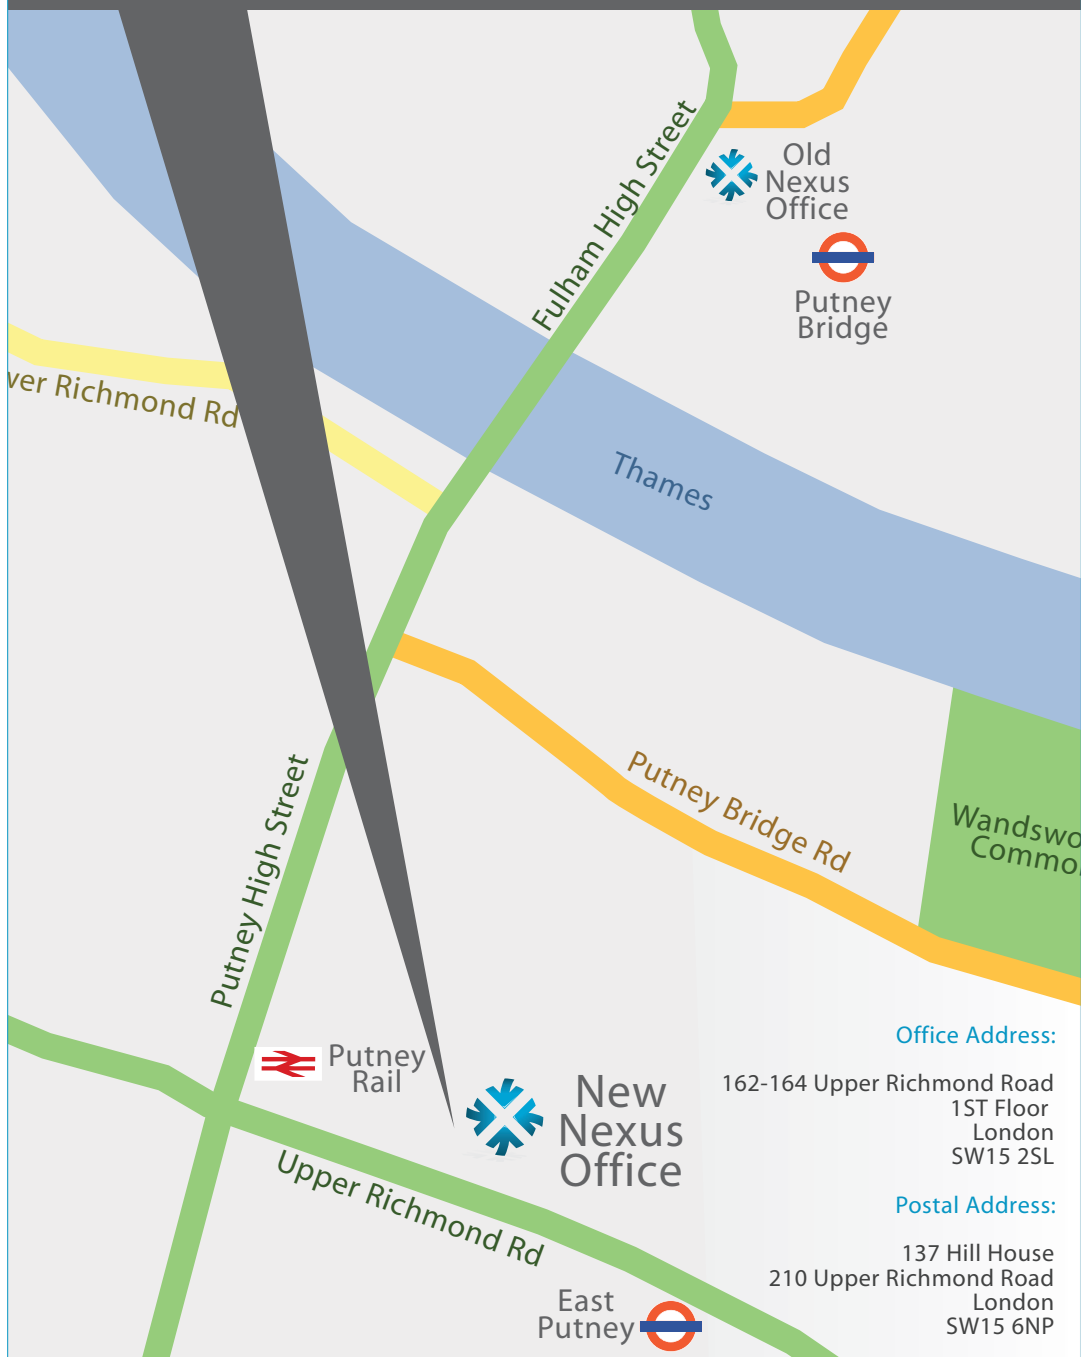

# we're moving!

13 October 2011

**Office Address:**

162-164 Upper Richmond Road  
1ST Floor  
London  
SW15 2SL

**Postal Address:**

137 Hill House  
210 Upper Richmond Road  
London  
SW15 6NP